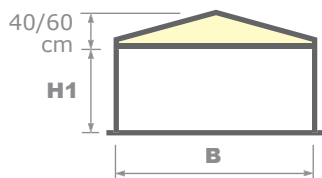

READY BOX 2

**STANDARD
LIFT PROOF TRACK
GUIDA
ANTISOLLEVAMENTO**