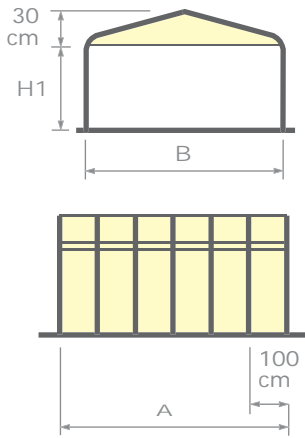

READY BOX 1 EXTRA

STANDARD
LIFT PROOF TRACK
GUIDA
ANTISOLLEVAMENTO